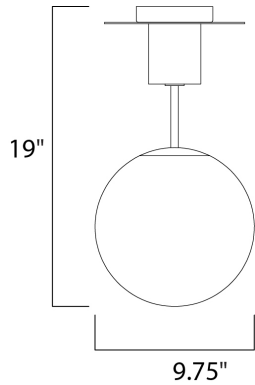

MEASUREMENTS

- DIMENSION : 9.75" W x 19" H
- MAX OAH : 25" OAH
- CANOPY : 6.29" W x 1" H x 6.29" L
- HANGING WEIGHT : 6.61 lb

LAMPING

- INPUT VOLTAGE : 120V
- BULB : 1 x 60W Incandescent E26 Medium , 60W Total
- BULB INCLUDED : (Not Included)
- DIMMABLE : Yes